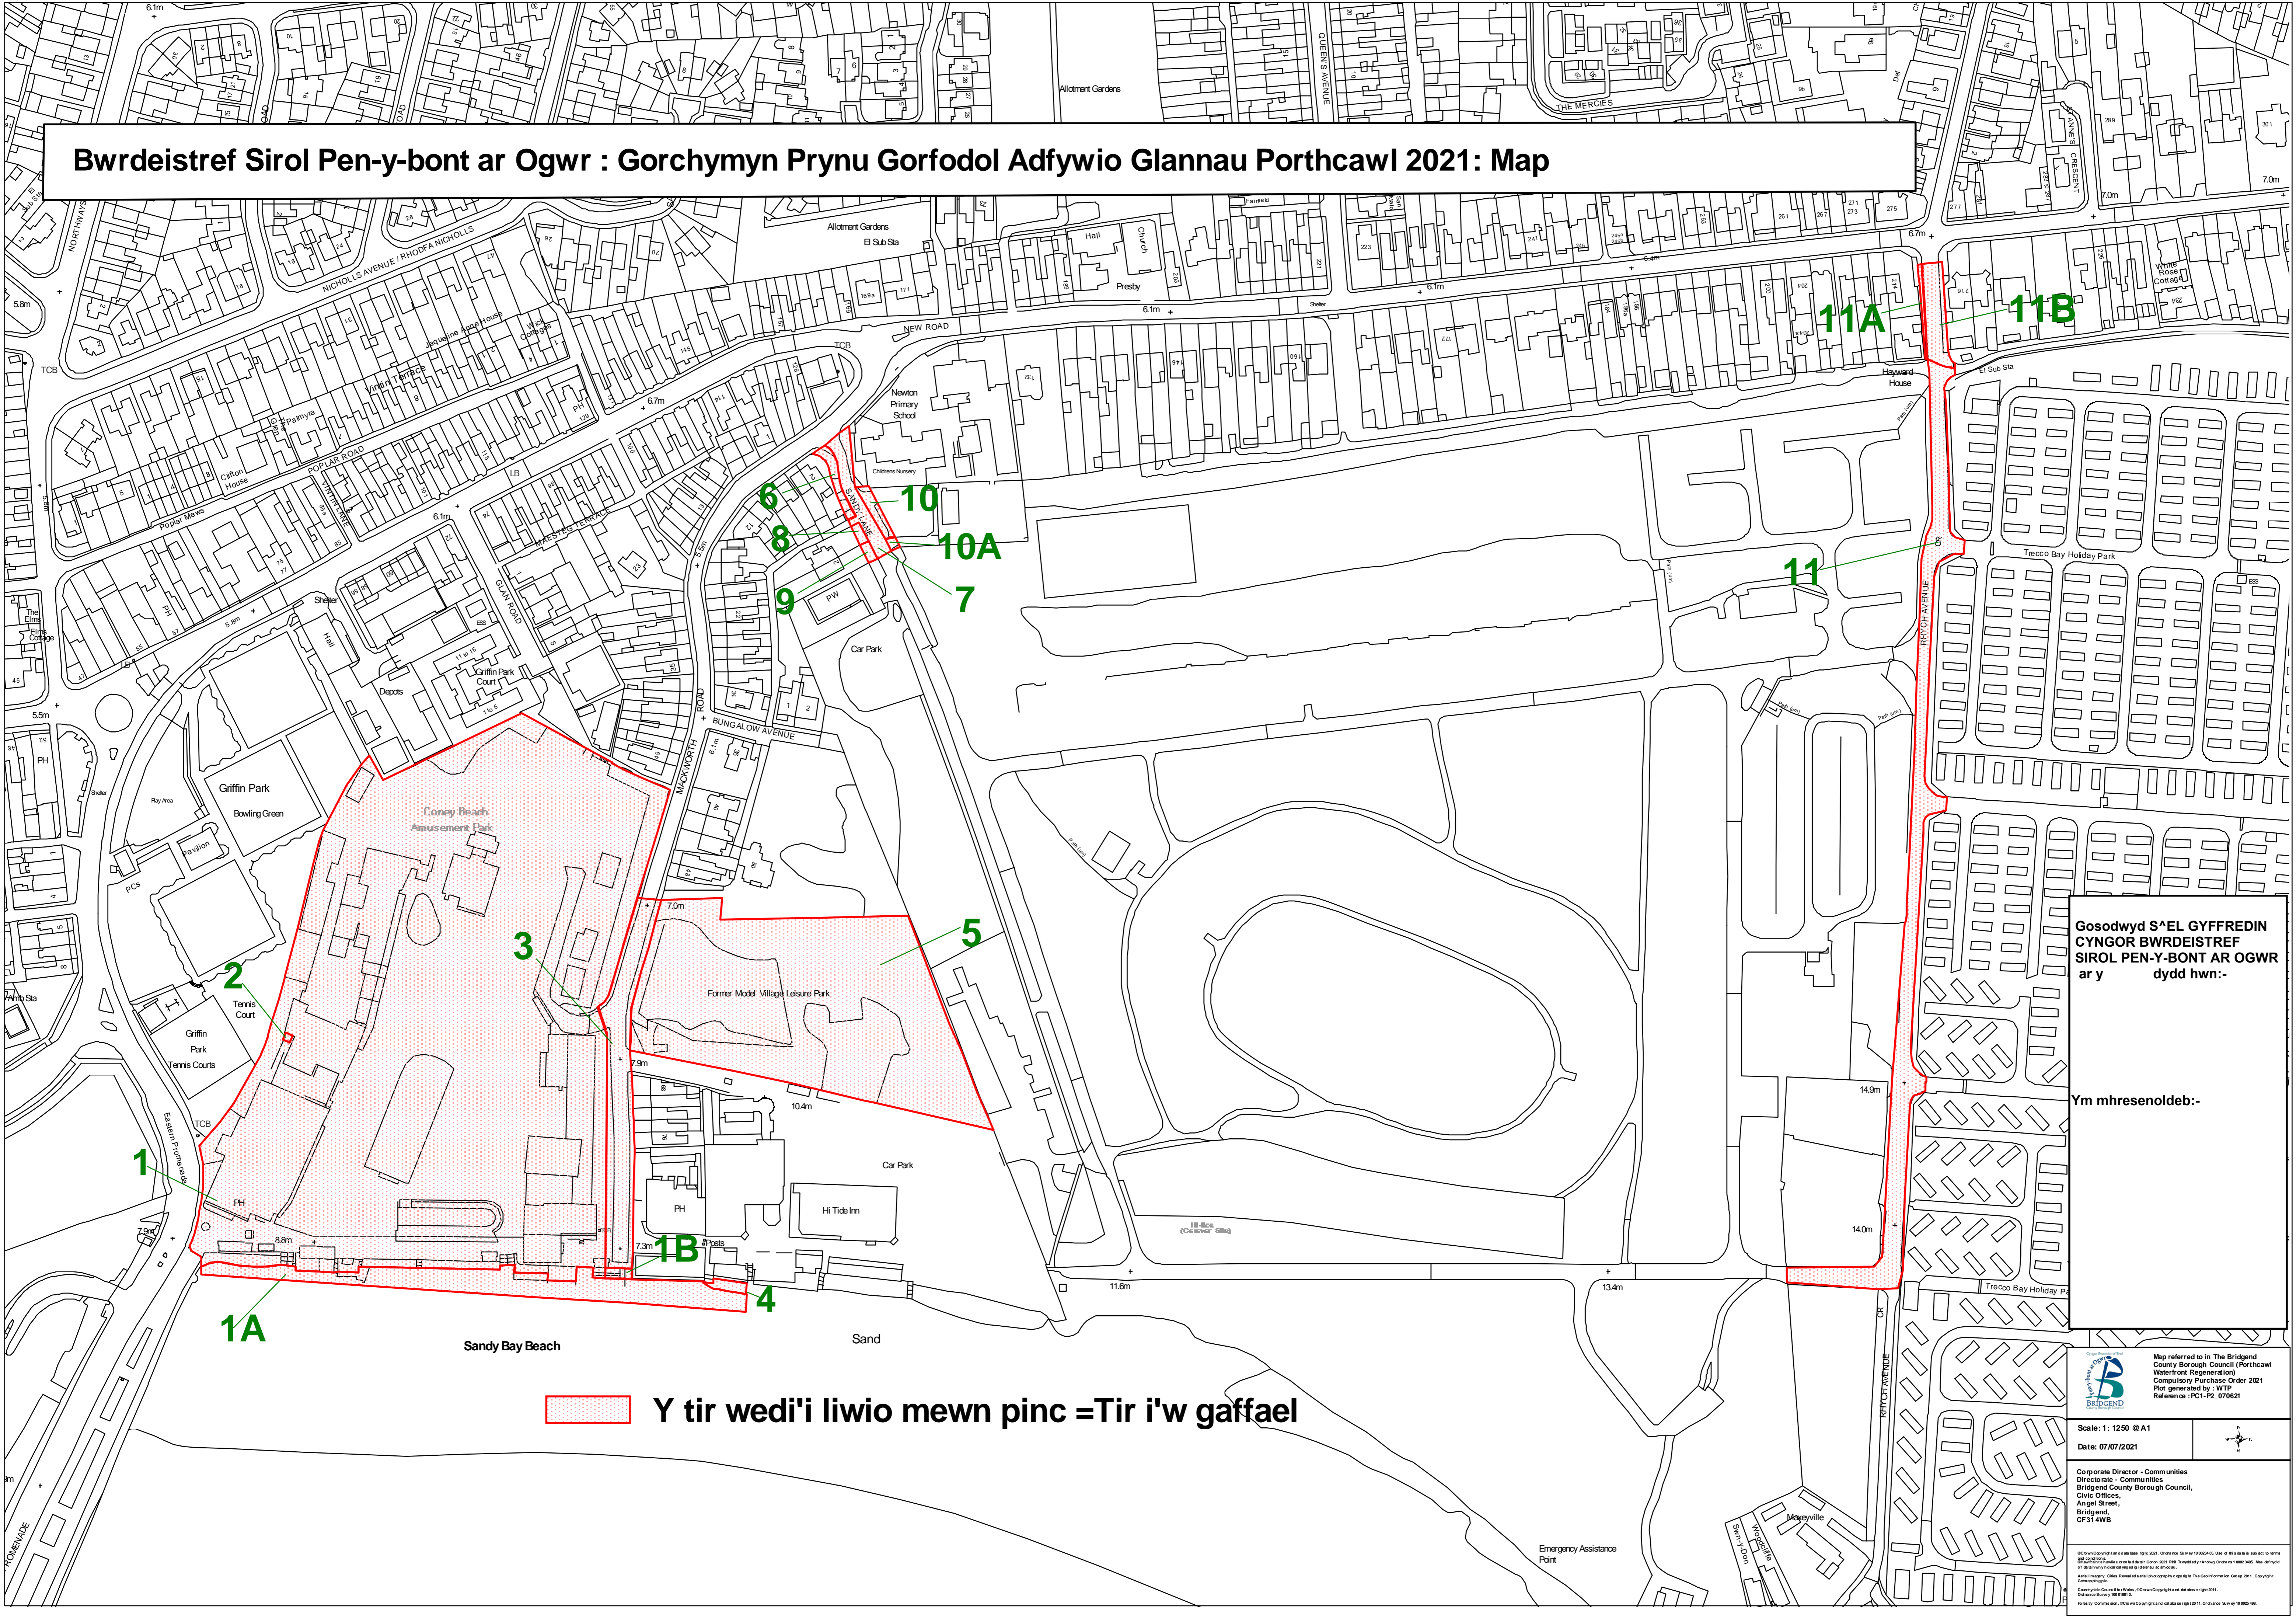

Bwrdeistref Sirol Pen-y-bont ar Ogwr : Gorchymyn Prynu Gorfodol Adfywio Glannau Porthcawl 2021: Map

Y tir wedi'i liwio mewn pinc = Tir i'w gaffael

Gosodwyd S^AEL GYFFREDIN
CYNGOR BWRDEISTREF
SIROL PEN-Y-BONT AR OGWR
ar y
dydd hwn:-

Ym mhresenoldeb:-

Map referred to in The Bridgend
County Borough Council (Porthcawl
Waterfront Regeneration)
Compulsory Purchase Order 2021
Plan Generated by: WTP
Reference: PC1-P2_070621

Scale: 1: 1250 @ A1
Date: 07/07/2021

Corporate Director - Communities
Directorate - Communities
Bridgend County Borough Council,
Civic Offices,
Angel Street,
Bridgend,
CF31 4WB